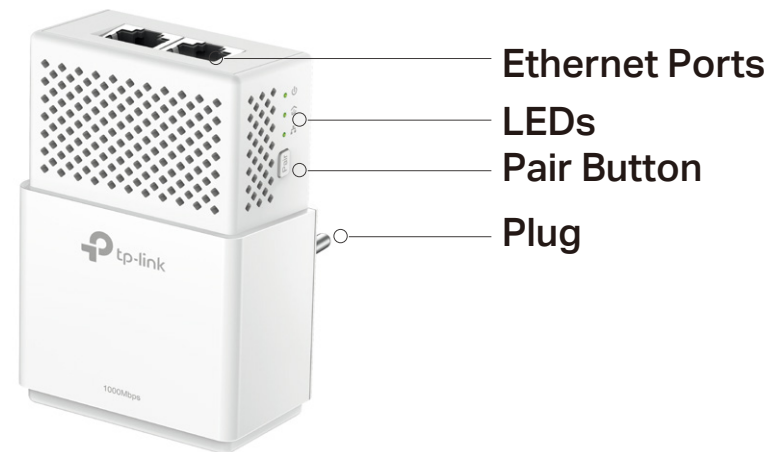

Range

- 300-meter Range – Up to 300-meter range over the household power circuit.

Security

- Pair Button – 128-bit AES encryption easily at a push of "Pair" button

Energy Saving

- Power Saving – Power Saving Mode helps reducing power consumption by up to 85%

Specifications

Hardware

- Plug Type: EU
- Standards and Protocols: HomePlug AV2, HomePlug AV, IEEE 1901, IEEE 802.3, IEEE 802.3u, IEEE 802.3ab
- Power Consumption: Maximum: 3.42W (230V/50Hz)
Typical: 3.10W (230V/50Hz)
Standby: 0.48W (230V/50Hz)
- Range: 300 Meters over electrical circuit
- Interface: 2 * Gigabit Ethernet Port
- Button: Pair Button
- LED Indicator: Power, Powerline, Ethernet
- Dimensions (W x D x H): 3.8*2.4*1.4 in. (98 x 60 x 36 mm)