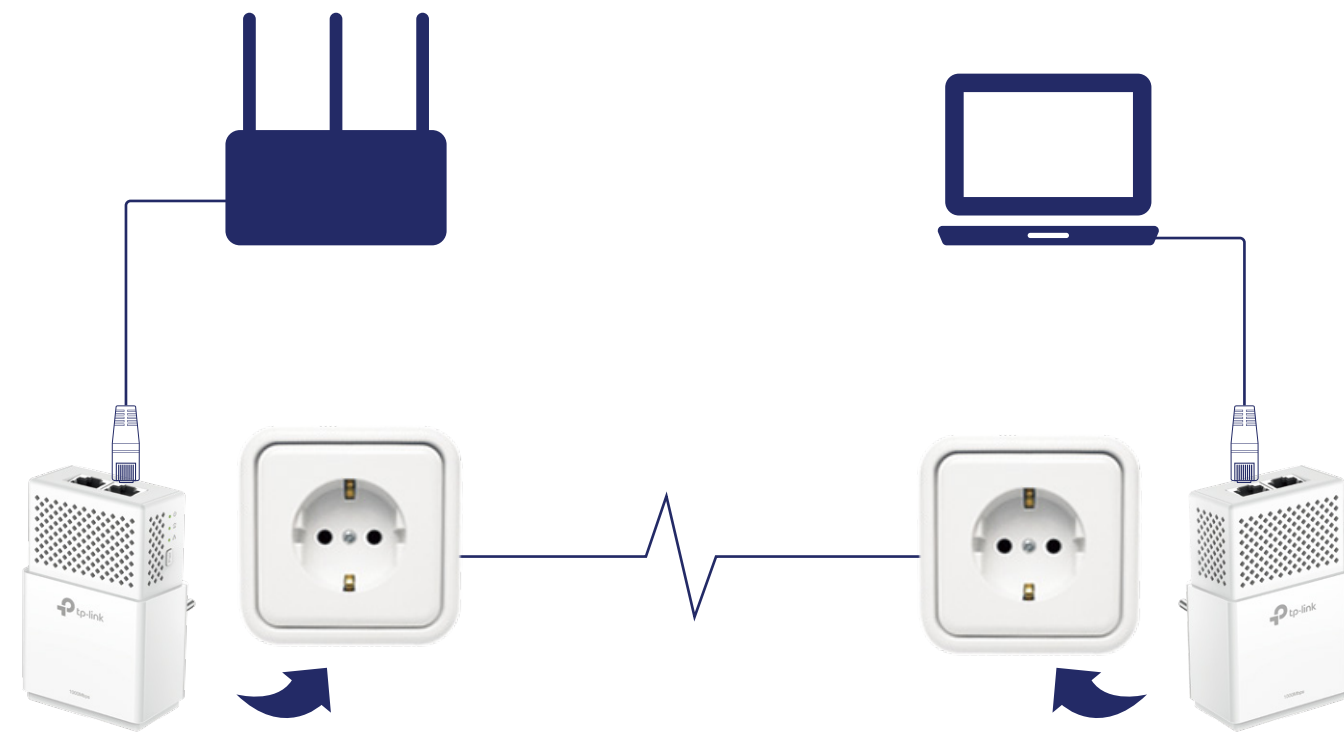

AV1000 2-port Gigabit Powerline Starter Kit

Smooth HD Streaming
on Multiple Devices

TL-PA7020 KIT

Highlights

HomePlug AV2 Standard Compliant

The HomePlug AV2 standard creates high-speed data transfer rates of up to 1000Mbps to support all your online activities.

Gigabit Ethernet for Fast Connections

Two Gigabit Ethernet ports provide reliable high-speed wired connections for game consoles, smart TVs, STB and more.

Highlights

Plug and Play!

Powerline adapters and extenders must be deployed in a set of two or more.

Internet from Any Outlet

Features

Speed

- Ultra-fast Powerline Speed – HomePlug AV2 standard compliant, high-speed data transfer rate of up to 1000Mbps, ideal for Ultra HD streaming and online gaming
- Multiple Gigabit Ports – 2 Gigabit Ethernet Ports allow your TVs, game consoles or PCs to connect to the internet at high speeds

Range

- 300-meter Range – Up to 300-meter range over the household power circuit.

Security

- Pair Button – 128-bit AES encryption easily at a push of "Pair" button

Energy Saving

- Power Saving – Power Saving Mode helps reducing power consumption by up to 85%